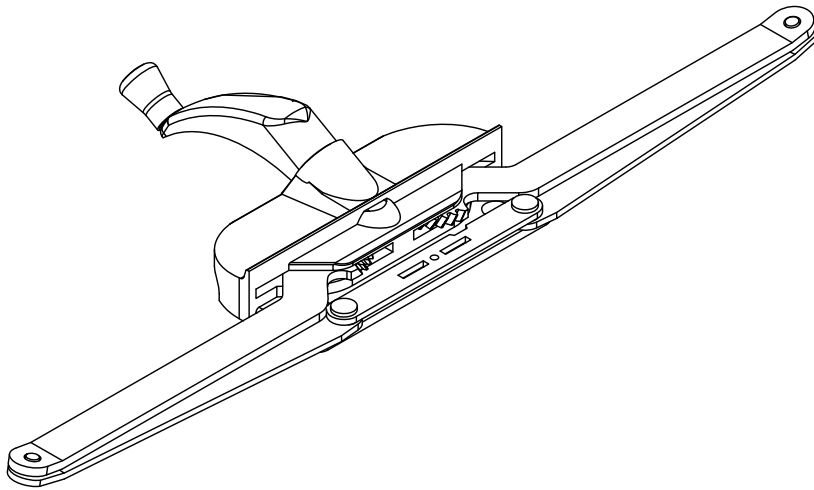

Traditional Awning Operator

Profile Cut Out

Product Name	Part Number	Overall Length "A"
8" Traditional Awning Operator	132127-S8	8 "
12" Traditional Awning Operator	132127-S12	12 "
16" Traditional Awning Operator	132127-S16	16 "
21" Traditional Awning Operator	132127-S21	21 "
25" Traditional Awning Operator	132127-S25	25 "

Sash Hook 19080R1

Sash Hook 19081R1