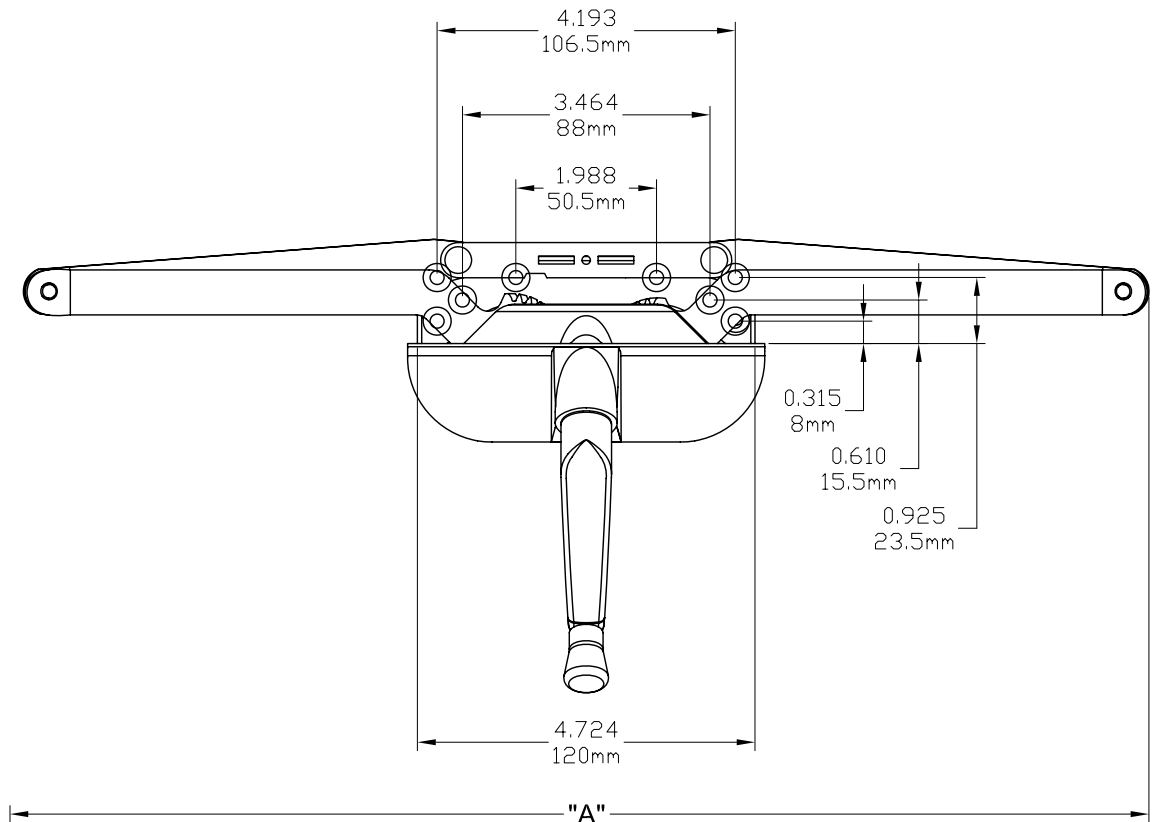

Traditional Awning Operator

Profile Cut Out

Product Name	Part Number	Overall Length "A"
8" Traditional Awning Operator	132127-S8	8 "
12" Traditional Awning Operator	132127-S12	12 "
16" Traditional Awning Operator	132127-S16	16 "
21" Traditional Awning Operator	132127-S21	21 "
25" Traditional Awning Operator	132127-S25	25 "

Sash Hook 19080R1

Sash Hook 19081R1