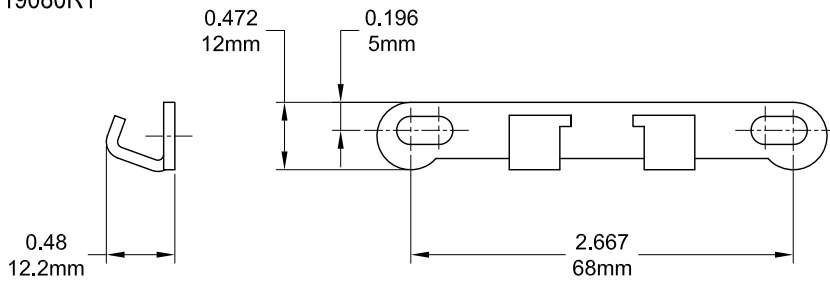

Product Name	Part Number	Overall Length "A"
8" Traditional Awning Operator	132127-S8	8 "
12" Traditional Awning Operator	132127-S12	12 "
16" Traditional Awning Operator	132127-S16	16 "
21" Traditional Awning Operator	132127-S21	21 "
25" Traditional Awning Operator	132127-S25	25 "

Sash Hook 19080R1