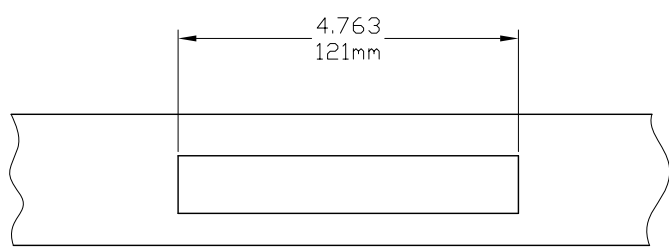

Traditional Awning Operator

Profile Cut Out

Product Name	Part Number	Overall Length "A"
8" Traditional Awning Operator	132127-S8	8 "
12" Traditional Awning Operator	132127-S12	12 "
16" Traditional Awning Operator	132127-S16	16 "
21" Traditional Awning Operator	132127-S21	21 "
25" Traditional Awning Operator	132127-S25	25 "